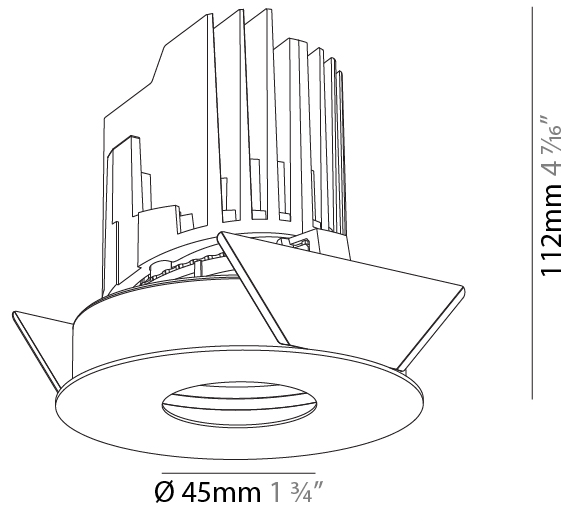

GENERAL

Series: Bioniq
Subseries: Bioniq Round Pinhole
Brand: Prolicht
Division: Architectural
Mounting Type: Recessed
Mounting Location: Ceiling
Subcategory: Downlight

PHYSICAL

Shape: Round
Diameter (mm): 107
Diameter (in): 4 3/16
Height (mm): 112
Height (in): 4 7/16
Ceiling Thickness (mm): 10 / 12.5 / 15
Ceiling Thickness (in): 3/8 or 1/2 or 9/16
Min. Recessing Depth (mm): 130
Min. Recessing Depth (in): 5 1/8
Light Distribution: Adjustable / Downlight
Weight (kg): 0.456
Weight (lbs): 1
Fixture Finish: SSR / BKV / CWI / CRY / HAB / LAG / UFT / ITA / RUA / RUR / MIC / FTG / MYG / TWT / LOD / PUS / FRO / FUP / KIA / POP / BLS / SPG / MEY / GOH / GUM / CHC / COM / ABZ / JAG / OBR / MOS / ROR
Fixture Material: Aluminum Die Cast
Cut-out Measurements: 98mm / 3 7/8"

ELECTRICAL

Lamp Type: LED (Zhaga Standard)
Total Output Wattage (W): 15
Dimming: Dali Dimming
Driver Included: No
Driver Location: Recessed Housing
Driver Type: Constant Current - 120Vac
Housing: See components
Input Voltage (V): 120
Constant Current (MA): 350

LED

Number of LEDs: 1
Color Temperature (°K): Warm Dim
Max. Delivered Lumen (lm): 760
Nominal Lumen (lm): 1140
CRI: >90 CRI
Lamp Life (hrs): 50000

OPTICAL

Reflector: 20 / 40 / 60
Adjustability: Rotational 355°, Tilt 30°

RATINGS AND CERTIFICATIONS

Certified By: Certified for North American Standards
IP rating: IP20

PROJECT
TYPE
SPECIFIER
QUANTITY
DATE